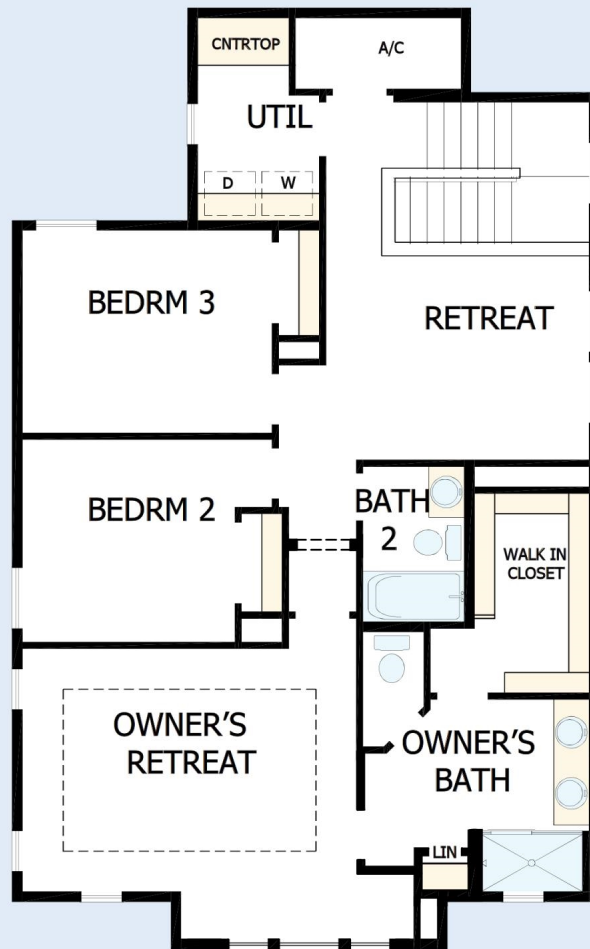

# THE STERLING

823 ROSE GARDEN WAY

2,236 sq. ft. • 3 Bedrooms • 2 Full Baths • 1 Half Bath • 2 Car Garage

42400083 IND

10/31/2024

DavidWeekleyHomes.com

# THE STERLING

823 ROSE GARDEN WAY

See a David Weekley Homes Sales Consultant for details. Prices, plans, dimensions, features, specifications, material and availability of homes or communities are subject to change without notice or obligation. Illustrations are artist's depictions only and may differ from completed improvements. Copyright © 2024 David Weekley Homes - All Rights Reserved. Westfield, IN