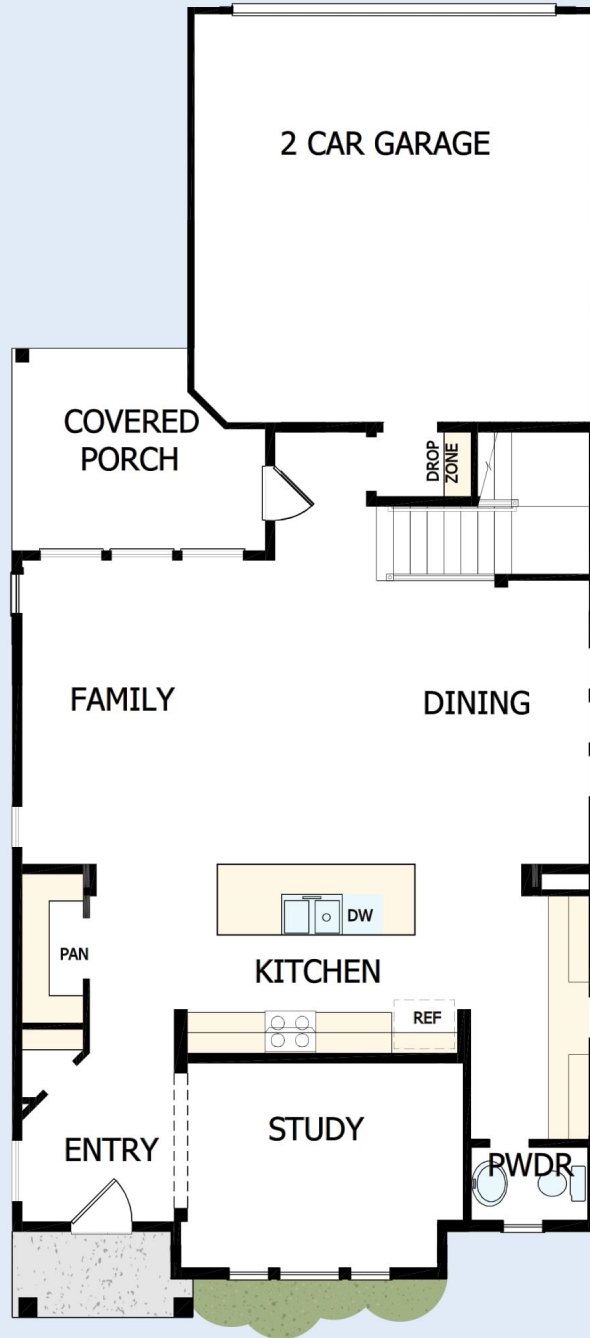

# THE STERLING

823 ROSE GARDEN WAY

2,236 sq. ft. • 3 Bedrooms • 2 Full Baths • 1 Half Bath • 2 Car Garage

42400083 IND

10/31/2024

DavidWeekleyHomes.com