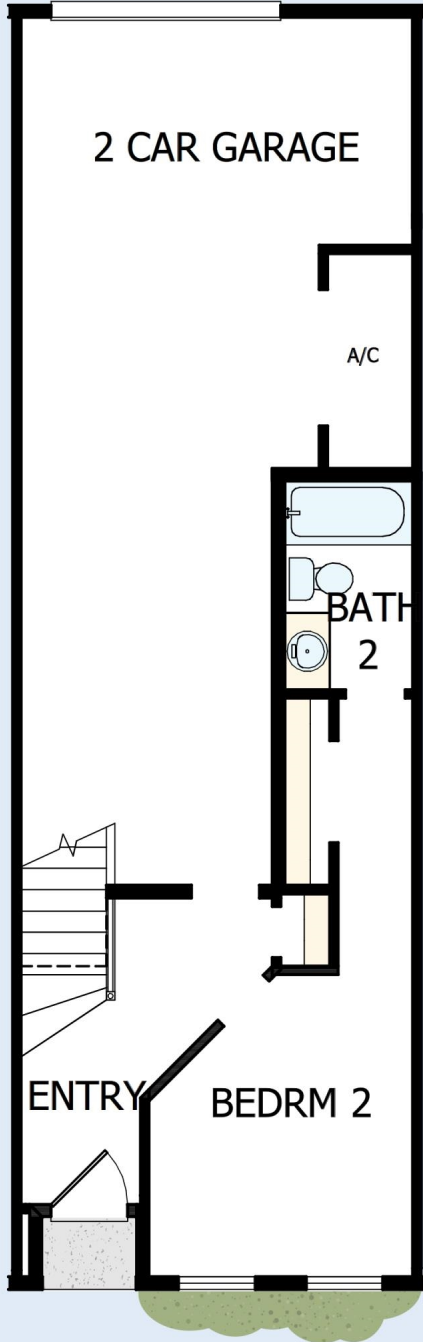

THE DEVAULT

506 GILDER DRIVE

Exterior B

1,168 sq. ft.

2 Bedrooms

2 Full Baths

2 Car Garage

Perez Family

THE DEVAULT

506 GILDER DRIVE

1,168 sq. ft. • 2 Bedrooms • 2 Full Baths • 2 Car Garage

42290111 IND

7/16/2024