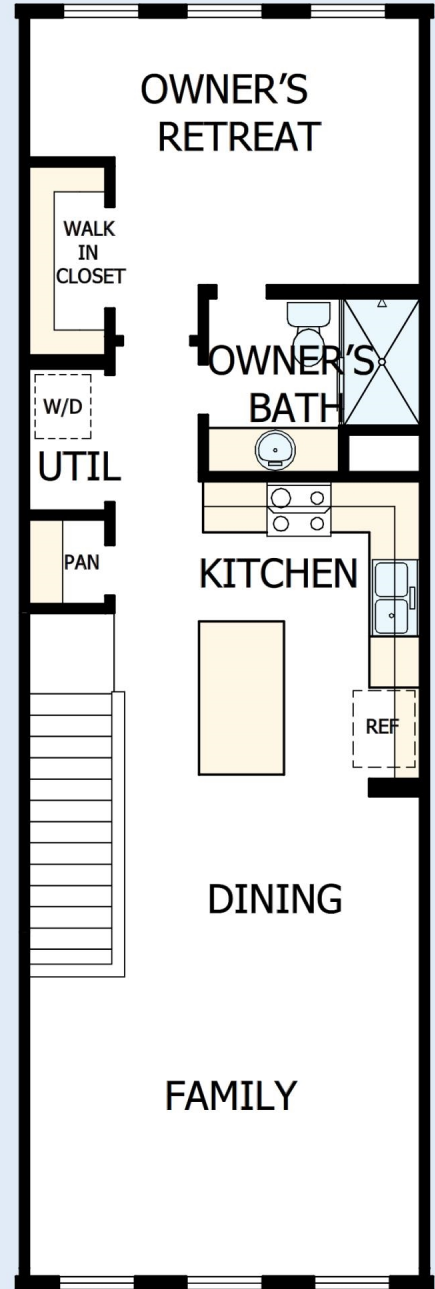

THE DEVAULT

506 GILDER DRIVE

Exterior B

1,168 sq. ft.

2 Bedrooms

2 Full Baths

2 Car Garage

Perez Family

THE DEVAULT

506 GILDER DRIVE

1,168 sq. ft. • 2 Bedrooms • 2 Full Baths • 2 Car Garage

42290111 IND

7/16/2024