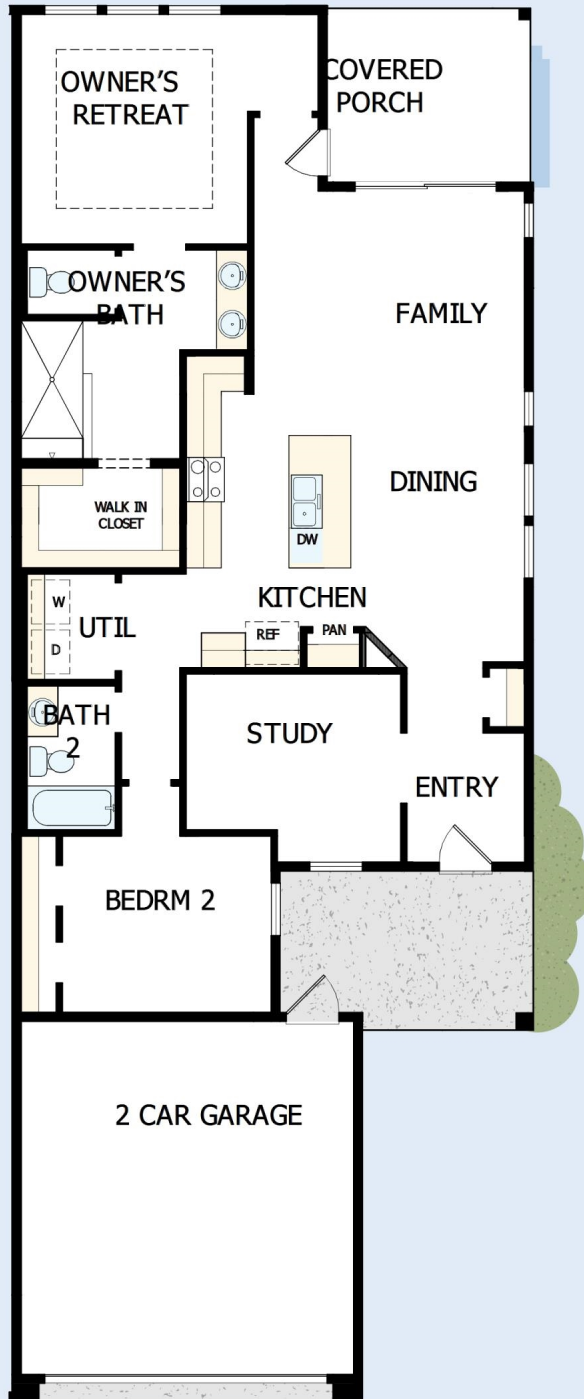

THE INSPIRATION

90 PROSPECT PL

Exterior B

1,467 sq. ft.

2 Bedrooms

2 Full Baths

2 Car Garage

Gigi and Papa

Encore
by David Weekley Homes

THE INSPIRATION

90 PROSPECT PL

1,467 sq. ft. • 2 Bedrooms • 2 Full Baths • 2 Car Garage

32861006 RAL

7/15/2024

See a David Weekley Homes Sales Consultant for details. Prices, plans, dimensions, features, specifications, materials, and availability of homes or communities are subject to change without notice or obligation. Illustrations are artist's depictions only and may differ from completed improvements. Copyright © 2024 David Weekley Homes - All Rights Reserved. Pittsboro, NC