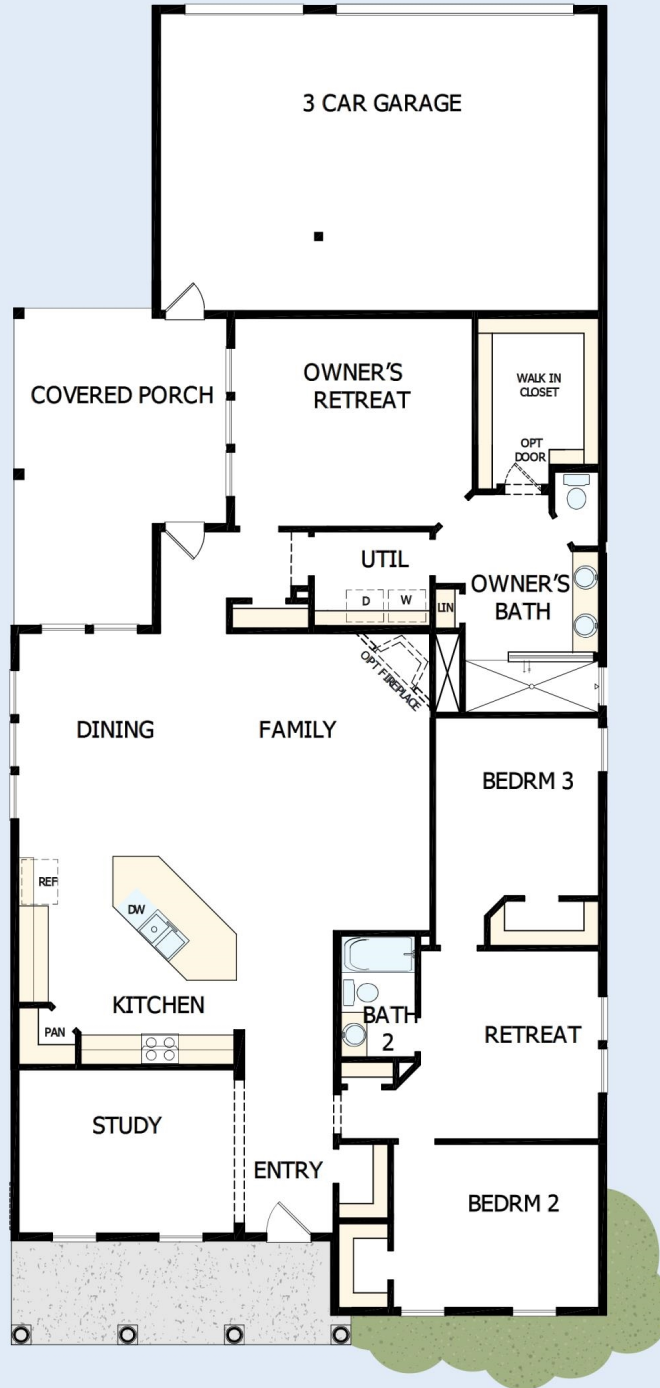

THE CROWSON

11910 RICE VIEW DRIVE

Exterior F

2,945 sq. ft.

4 Bedrooms

3 Full Baths

3 Car Garage

Jordan

David Weekley
Homes

THE CROWSON

11910 RICE VIEW DRIVE

2,945 sq. ft. • 4 Bedrooms • 3 Full Baths • 3 Car Garage

14980001 HOU

11/14/2024

See a David Weekley Homes Sales Consultant for details. Prices, plans, dimensions, features, specifications, materials, and availability of homes or communities are subject to change without notice or obligation. Illustrations are artist's depictions only and may differ from completed improvements. Copyright © 2024 David Weekley Homes - All Rights Reserved. Mont Belvieu, TX