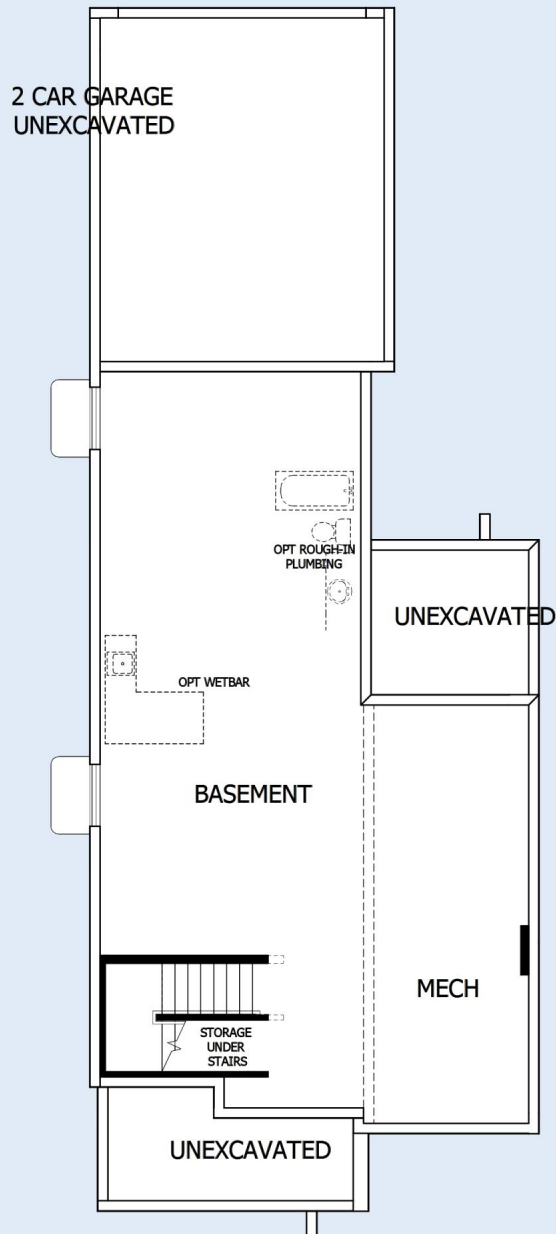

THE GEM

21022 E. 63RD DRIVE

See a David Weekley Homes Sales Consultant for details. Prices, plans, dimensions, features, specifications, materials, and availability of homes or communities are subject to change without notice or obligation. Illustrations are artist's depictions only and may differ from completed improvements. Copyright © 2024 David Weekley Homes - All Rights Reserved. Aurora, CO

DavidWeekleyHomes.com