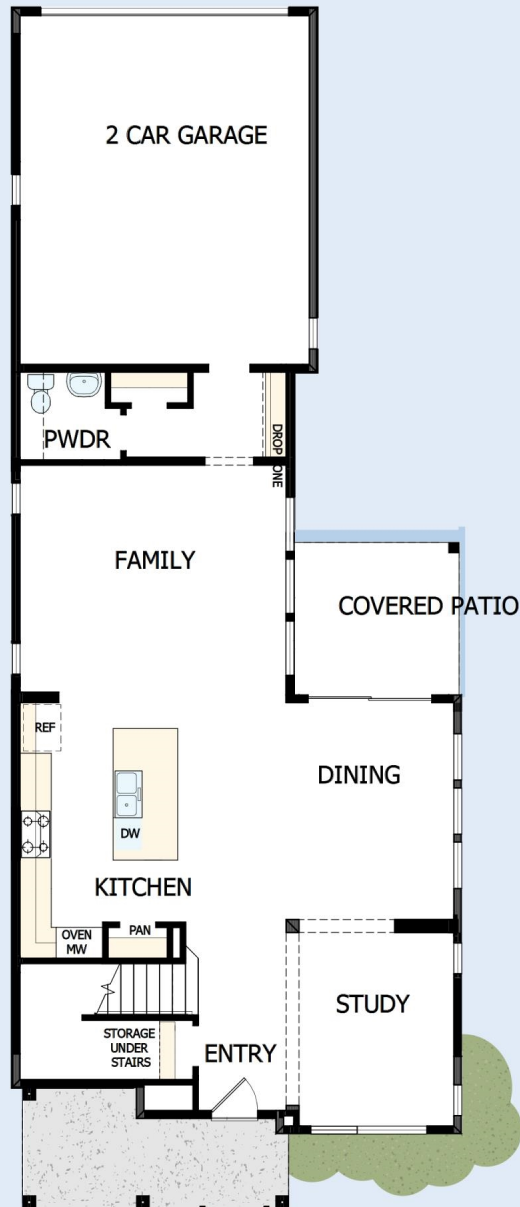

THE GEM

21022 E. 63RD DRIVE

Exterior A

2,267 sq. ft.

3 Bedrooms

2 Full Baths

1 Half Bath

2 Car Garage

**David Weekley
Homes**

THE GEM

21022 E. 63RD DRIVE

2,267 sq. ft. • 3 Bedrooms • 2 Full Baths • 1 Half Bath • 2 Car Garage

26550064 DEN

1/9/2024

DavidWeekleyHomes.com

THE GEM