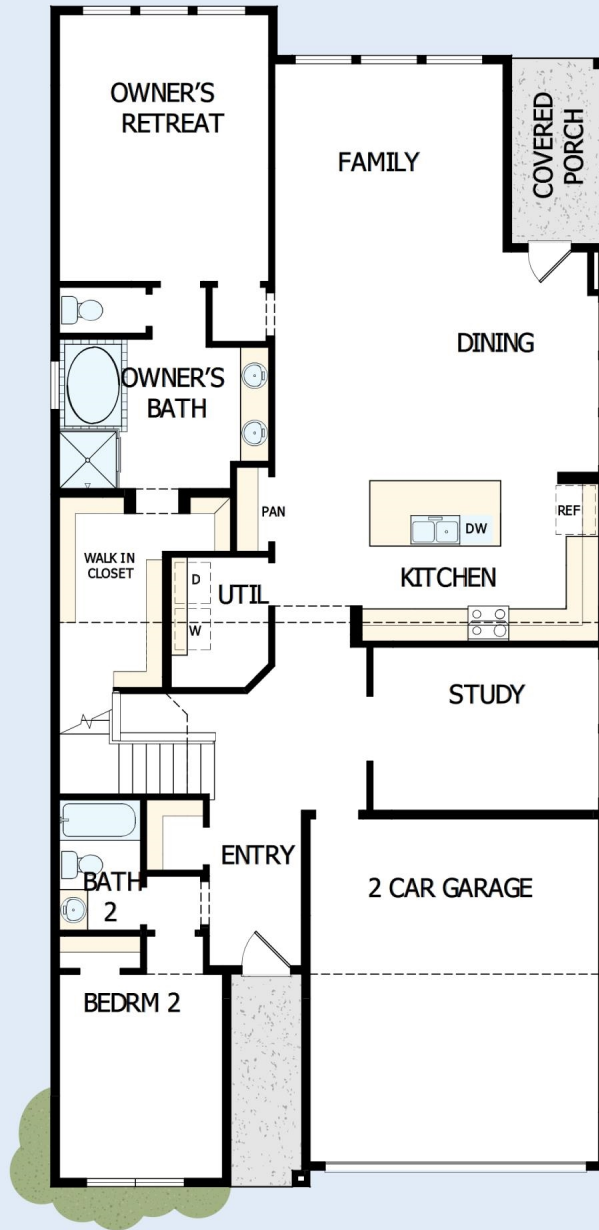

THE HARPERVILLE

17023 LUMINOUS LANE

Exterior H

2,590 sq. ft.

4 Bedrooms

3 Full Baths

2 Car Garage

Meg S.

**David Weekley
Homes**

THE HARPERVILLE

17023 LUMINOUS LANE

2,590 sq. ft. • 4 Bedrooms • 3 Full Baths • 2 Car Garage

70060012 HOU

3/5/2024

DavidWeekleyHomes.com

THE HARPERVILLE