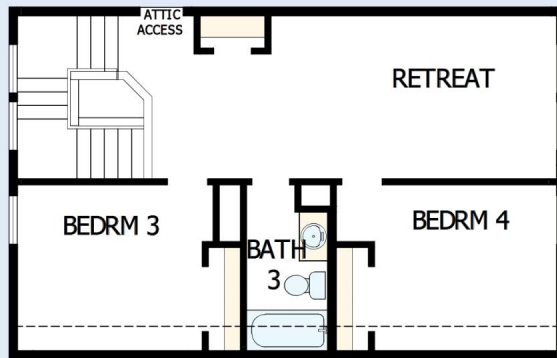

THE HARPERVILLE

17023 LUMINOUS LANE

See a David Weekley Homes Sales Consultant for details. Prices, plans, dimensions, features, specifications, materials, and availability of homes or communities are subject to change without notice or obligation. Illustrations are artist's depictions only and may differ from completed improvements. Copyright © 2024 David Weekley Homes - All Rights Reserved. Hockley, TX

DavidWeekleyHomes.com