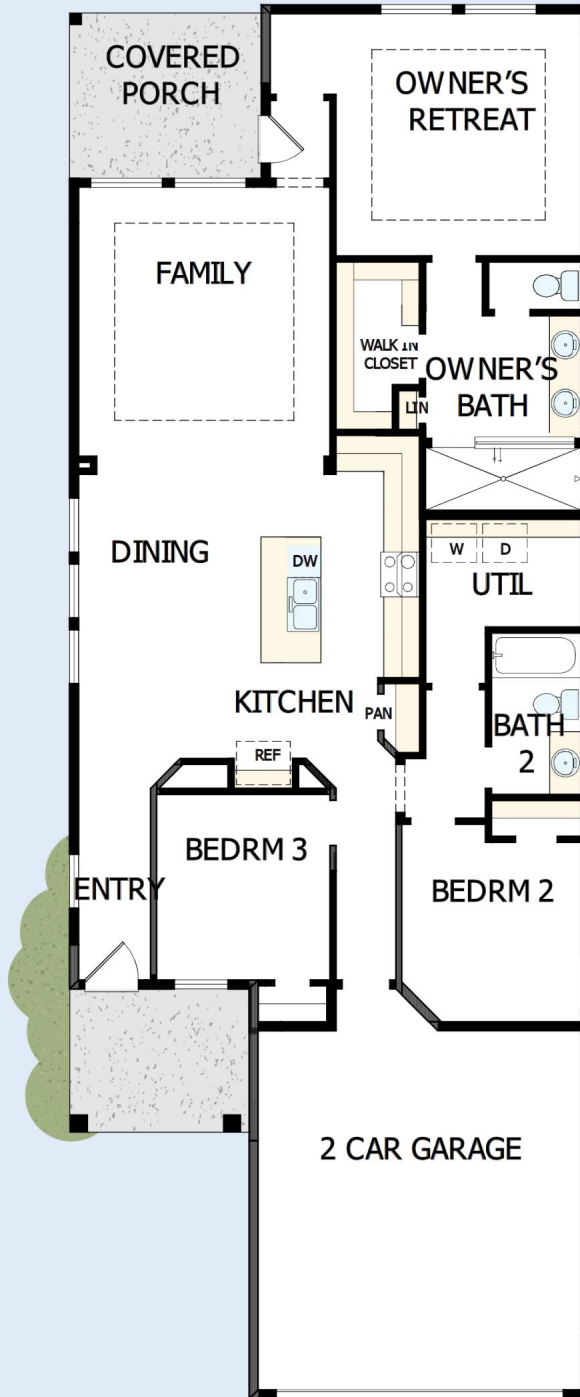

THE WESTLAKE

10515 KATHERINE LAKE DRIVE

Exterior C

1,520 sq. ft.

3 Bedrooms

2 Full Baths

2 Car Garage

Sandra A.

David Weekley
Homes

THE WESTLAKE

10515 KATHERINE LAKE DRIVE

1,520 sq. ft. • 3 Bedrooms • 2 Full Baths • 2 Car Garage

14590064 HOU

11/13/2024

See a David Weekley Homes Sales Consultant for details. Prices, plans, dimensions, features, specifications, material and availability of homes or communities are subject to change without notice or obligation. Illustrations are artist's depictions only and may differ from completed improvements. Copyright © 2024 David Weekley Homes - All Rights Reserved. Missouri City, TX