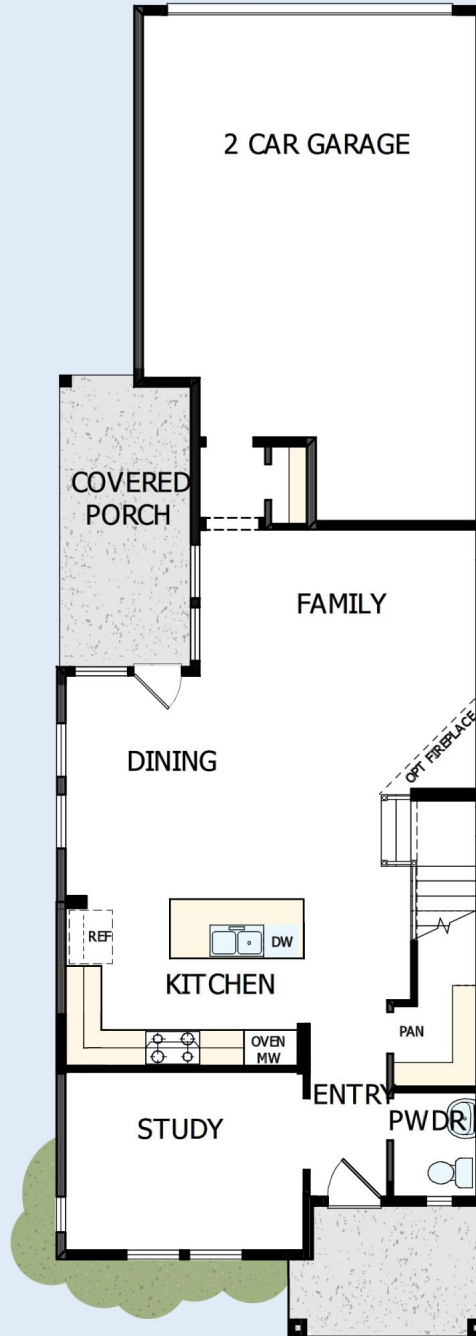

THE DELMAR

1960 SIERRA ROSE TRACE

Exterior H

1,979 sq. ft.

3 Bedrooms

2 Full Baths

1 Half Bath

2 Car Garage

**David Weekley
Homes**

THE DELMAR

1960 SIERRA ROSE TRACE

1,979 sq. ft. • 3 Bedrooms • 2 Full Baths • 1 Half Bath • 2 Car Garage

19590002 DAL

7/1/2024

DavidWeekleyHomes.com

THE DELMAR