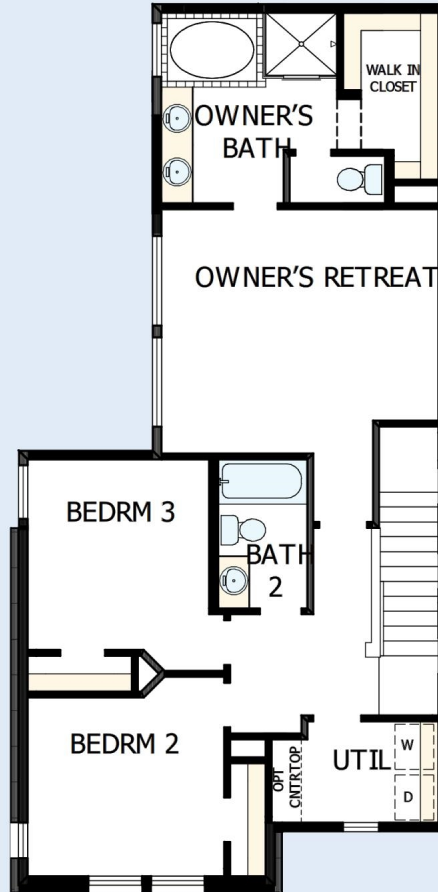

THE DELMAR

1960 SIERRA ROSE TRACE

See a David Weekley Homes Sales Consultant for details. Prices, plans, dimensions, features, specifications, materials, and availability of homes or communities are subject to change without notice or obligation. Illustrations are artist's depictions only and may differ from completed improvements. Copyright © 2024 David Weekley Homes - All Rights Reserved. Mesquite, TX

DavidWeekleyHomes.com

EQUAL HOUSING OPPORTUNITY