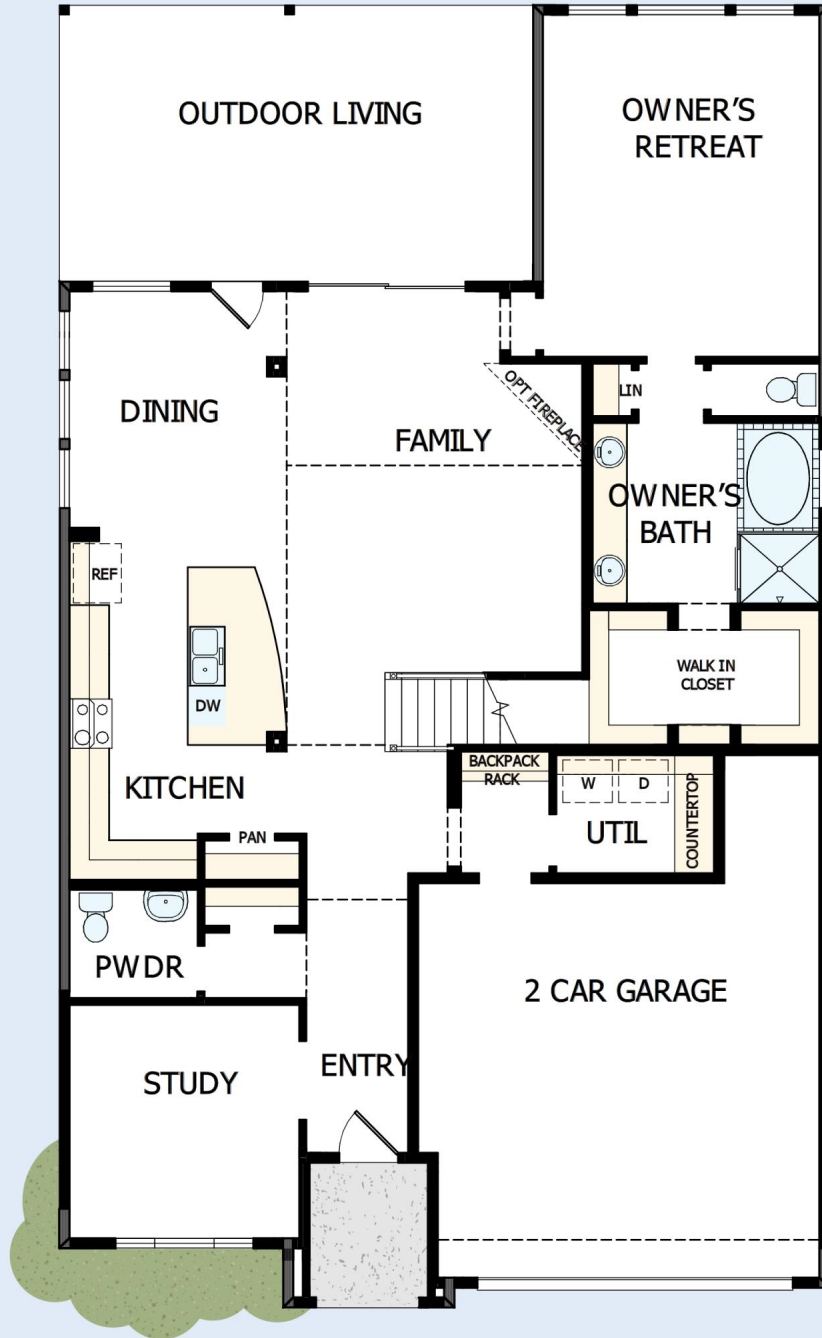

THE AXEL

18406 MOONLIT ARBOR TRAIL

Exterior C

2,691 sq. ft.

4 Bedrooms

3 Full Baths

1 Half Bath

2 Car Garage

**David Weekley
Homes**

THE AXEL

18406 MOONLIT ARBOR TRAIL

2,691 sq. ft. • 4 Bedrooms • 3 Full Baths • 1 Half Bath • 2 Car Garage

14130225 HOU

4/21/2024

THE AXEL

18406 MOONLIT ARBOR TRAIL