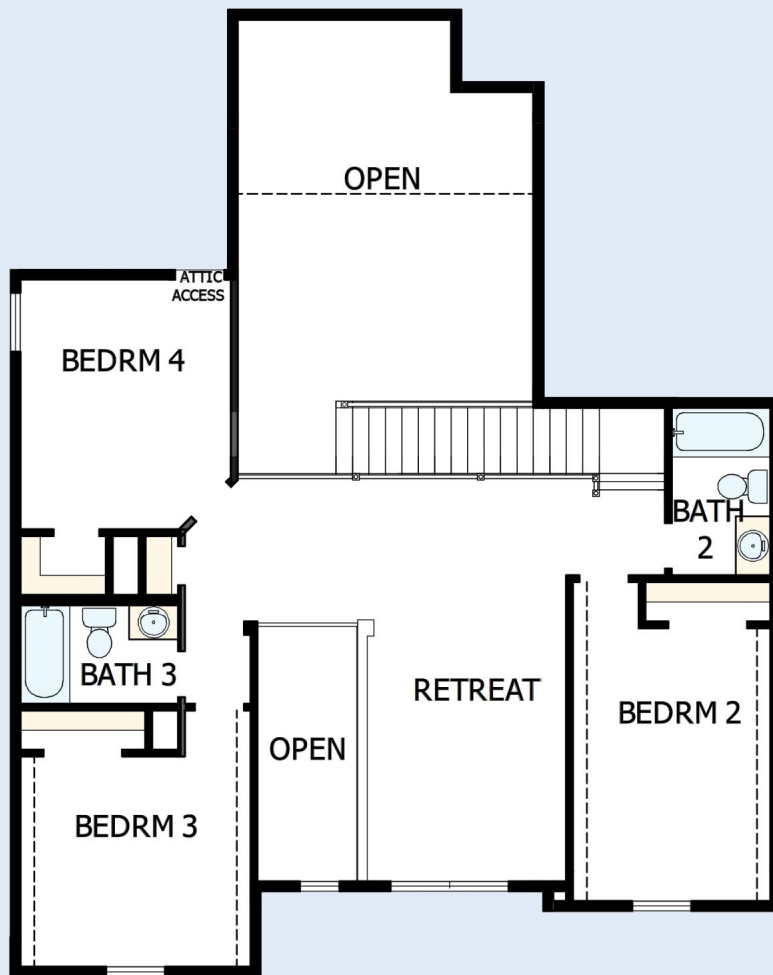

THE AXEL

18406 MOONLIT ARBOR TRAIL

Exterior C

2,691 sq. ft.

4 Bedrooms

3 Full Baths

1 Half Bath

2 Car Garage

**David Weekley
Homes**

THE AXEL

18406 MOONLIT ARBOR TRAIL

2,691 sq. ft. • 4 Bedrooms • 3 Full Baths • 1 Half Bath • 2 Car Garage

14130225 HOU

4/21/2024

THE AXEL

18406 MOONLIT ARBOR TRAIL