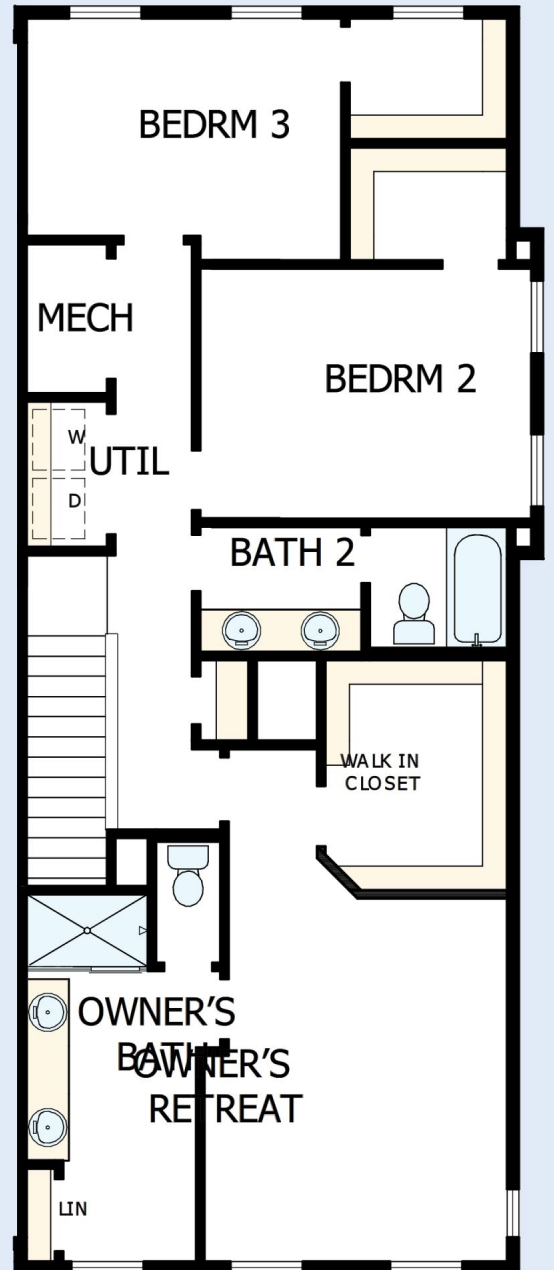

THE FITZ

514 GILDER DRIVE

Exterior A

1,755 sq. ft.

3 Bedrooms

2 Full Baths

1 Half Bath

2 Car Garage

THE FITZ

514 GILDER DRIVE

1,755 sq. ft. • 3 Bedrooms • 2 Full Baths • 1 Half Bath • 2 Car Garage

42290109 IND

4/25/2024